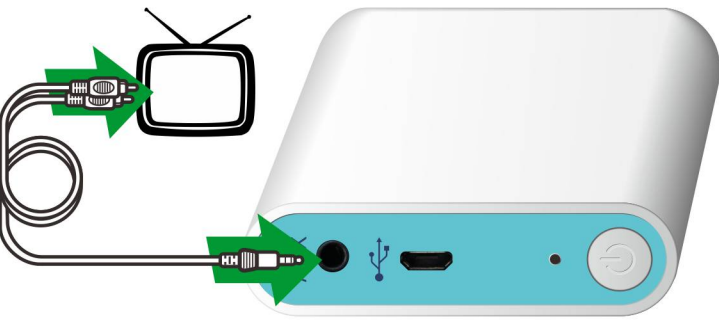

- STEREO AUDIO**: Outstanding Bluetooth Stereo audio quality.
- SHARE MUSIC**: Support 2nd headphones or Speaker. Share your fun of music with others.
- LONG WORKING TIME**: Excellent battery life: up to 8-Hours play time.
- NO SETTING**: No installation required.
- LOW DELAY**: Audio bandwidth matching CD performance; Ultra low delay technology effectively removing Bluetooth transmission delays. Real audio and video synchronization.
- STANDARD PLUG**: 3.5mm(RCA cable) plug standard to most audio devices.
- 10M LONG DISTANCE**: 10 meters range and move freely and comfortably.

- SLEEP MODE**: Auto off : BTTB-02 will automatically power off if not connected with any device for 10min.
 - AUTO RECONNECT**: Auto reconnect: Once powered up, BTTB-02 will auto-reconnect with the last connected device.
 - WAKE UP**: BTTB-02 can be woken up by pressing and holding MFB for 2s when in sleep mode.
 - MANUAL RECONNECT**: Manual reconnect: If auto-reconnect does not occur, reconnect can be activated by short press MFB one time.
-
- USB Connector 5V / 700mA